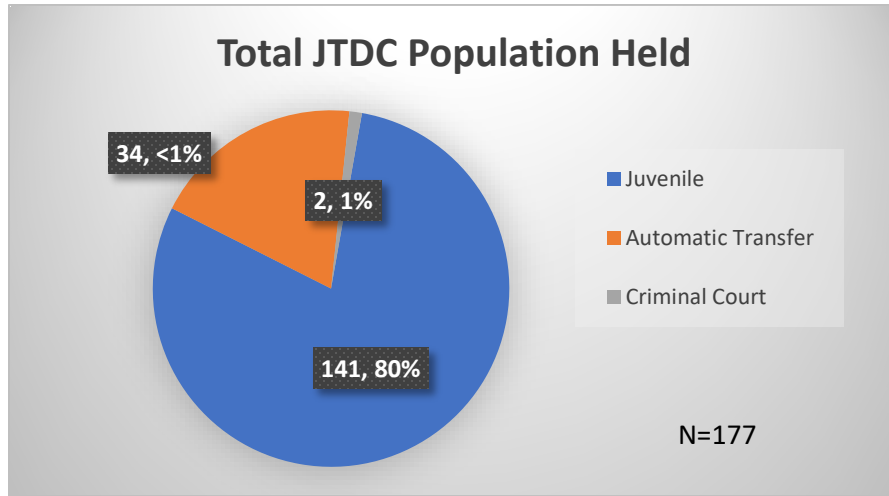

**Daily Data Dashboard – August 18, 2023**  
**Demographics for JTDC Population**  
**Friday Morning Midnight Count**

Total # of probation Involved youth<sup>1</sup>: 1,292

<sup>1</sup> Probation Active: Any youth who is pending sentencing with an active social history, has been formally placed on probation or supervision with Cook County Juvenile Probation on the date of the report.

\*Age, Gender and Race for Criminal Court population (N=2) is not represented in this report.

Data sources: cFive Supervisor – Probation Population and RMIS – JTDC Population

**Daily Data Dashboard – August 18, 2023**  
**Demographics for JTDC Population**  
**Friday Morning Midnight Count**