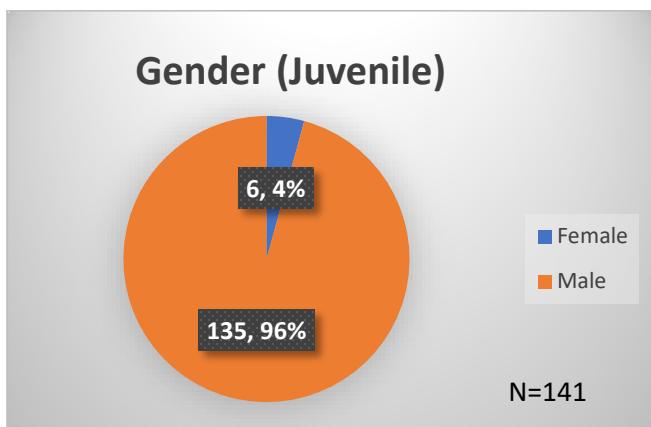

**Daily Data Dashboard – August 18, 2023**  
**Demographics for JTDC Population**  
**Friday Morning Midnight Count**

Total # of probation Involved youth<sup>1</sup>: 1,292

<sup>1</sup> Probation Active: Any youth who is pending sentencing with an active social history, has been formally placed on probation or supervision with Cook County Juvenile Probation on the date of the report.

\*Age, Gender and Race for Criminal Court population (N=2) is not represented in this report.

Data sources: cFive Supervisor – Probation Population and RMIS – JTDC Population

**Daily Data Dashboard – August 18, 2023**  
**Demographics for JTDC Population**  
**Friday Morning Midnight Count**