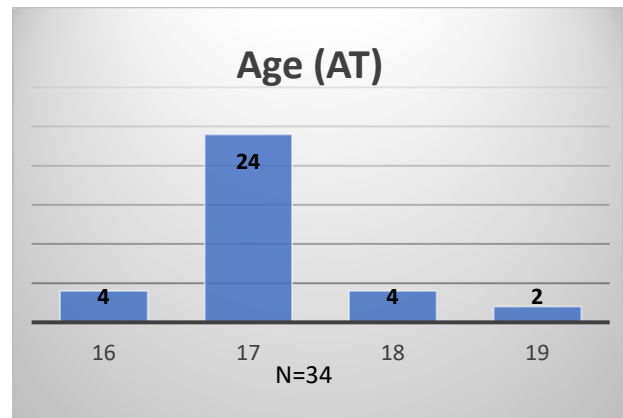

**Daily Data Dashboard – August 18, 2023**  
**Demographics for JTDC Population**  
**Friday Morning Midnight Count**

Total # of probation Involved youth<sup>1</sup>: 1,292

<sup>1</sup> Probation Active: Any youth who is pending sentencing with an active social history, has been formally placed on probation or supervision with Cook County Juvenile Probation on the date of the report.

\*Age, Gender and Race for Criminal Court population (N=2) is not represented in this report.

Data sources: cFive Supervisor – Probation Population and RMIS – JTDC Population

**Daily Data Dashboard – August 18, 2023**  
**Demographics for JTDC Population**  
**Friday Morning Midnight Count**