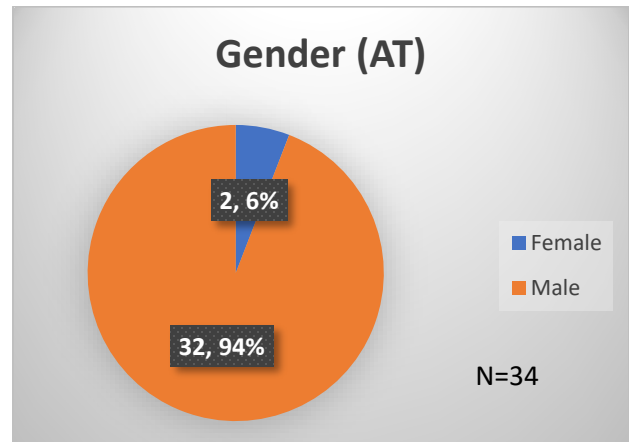

**Daily Data Dashboard – August 18, 2023**  
**Demographics for JTDC Population**  
**Friday Morning Midnight Count**

Total # of probation Involved youth<sup>1</sup>: 1,292

<sup>1</sup> Probation Active: Any youth who is pending sentencing with an active social history, has been formally placed on probation or supervision with Cook County Juvenile Probation on the date of the report.

\*Age, Gender and Race for Criminal Court population (N=2) is not represented in this report.

Data sources: cFive Supervisor – Probation Population and RMIS – JTDC Population

**Daily Data Dashboard – August 18, 2023**  
**Demographics for JTDC Population**  
**Friday Morning Midnight Count**