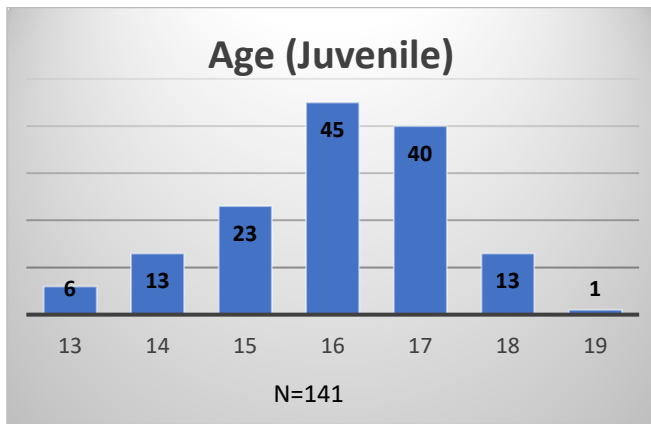

**Daily Data Dashboard – August 18, 2023**  
**Demographics for JTDC Population**  
**Friday Morning Midnight Count**

Total # of probation Involved youth<sup>1</sup>: 1,292

<sup>1</sup> Probation Active: Any youth who is pending sentencing with an active social history, has been formally placed on probation or supervision with Cook County Juvenile Probation on the date of the report.

\*Age, Gender and Race for Criminal Court population (N=2) is not represented in this report.

Data sources: cFive Supervisor – Probation Population and RMIS – JTDC Population

**Daily Data Dashboard – August 18, 2023**  
**Demographics for JTDC Population**  
**Friday Morning Midnight Count**